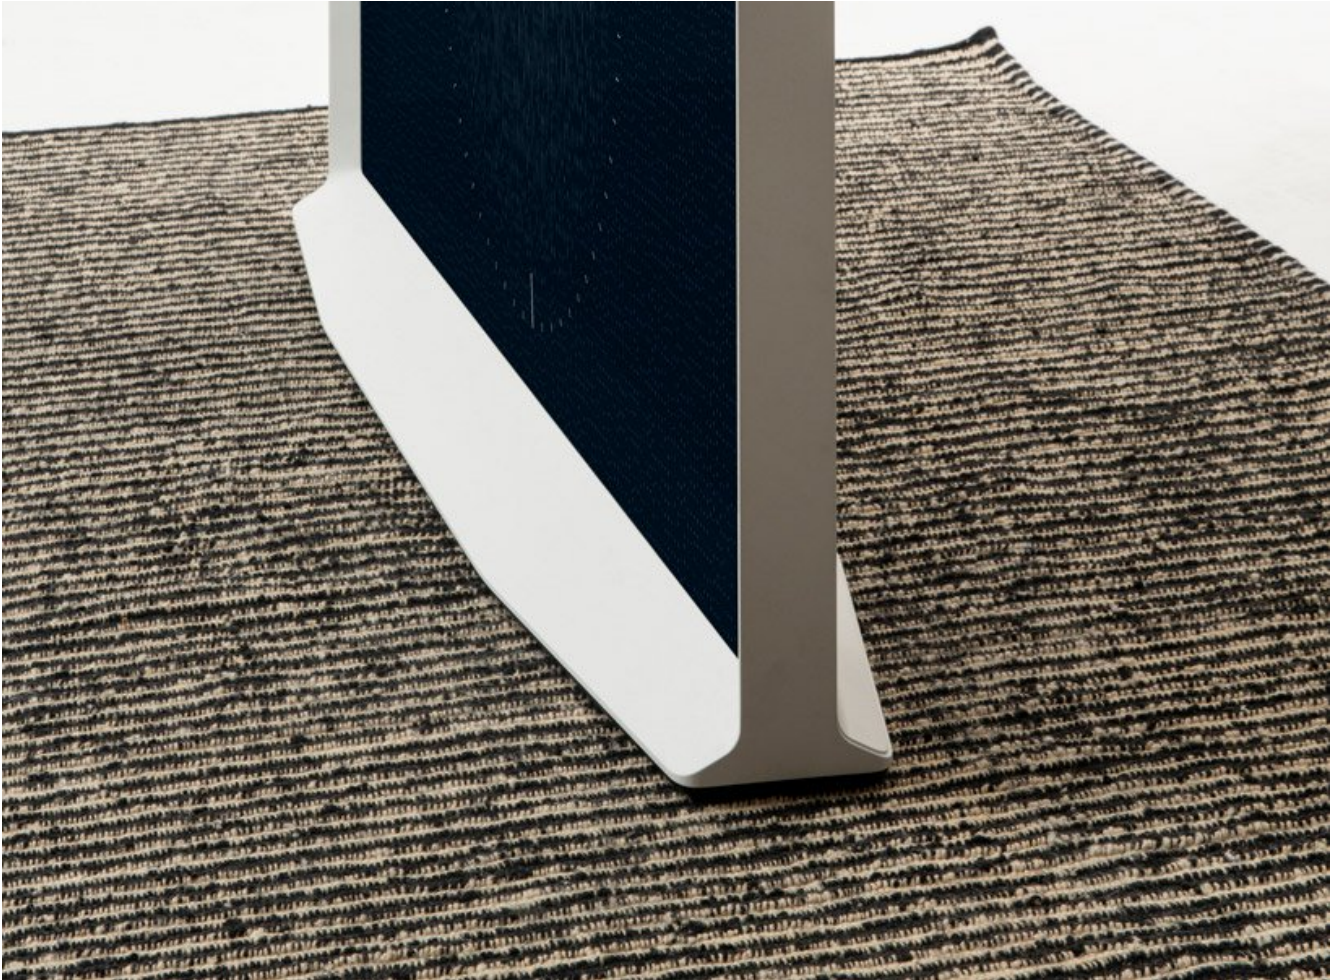

images courtesy of ronan and erwan bouroullec

staying true to the original, ronan and erwan bouroullec (<http://www.bouroullec.com/>)'s design draws inspiration from the shape of a capital 'I' of serif typeface. the 2018 version however includes a few evolutions, including samsung's highest quality display – the QLED, a feature the brand hopes will expand the 2018 model's appeal to more conventional electronics retailers. previous versions used LCD technology equipped with an LED backlight, sold pretty much exclusively by furniture retailers.

as well as improved QLED picture quality, the new frame TVs carry samsung's latest smart TV engine – complete with voice control via samsung's bixby platform. the serif TV 2.0 also features samsung's new ambient feature (<https://www.designboom.com/technology/samsung-ambient-mode-qled-tv-03-12-2018/>), giving it the ability to blend seamlessly with the interior. the collection is available in 43, 49 and 55 inches, with all sets including legs. the original color scheme is white and dark blue, but samsung plans to release more colors with pricing yet to be confirmed.