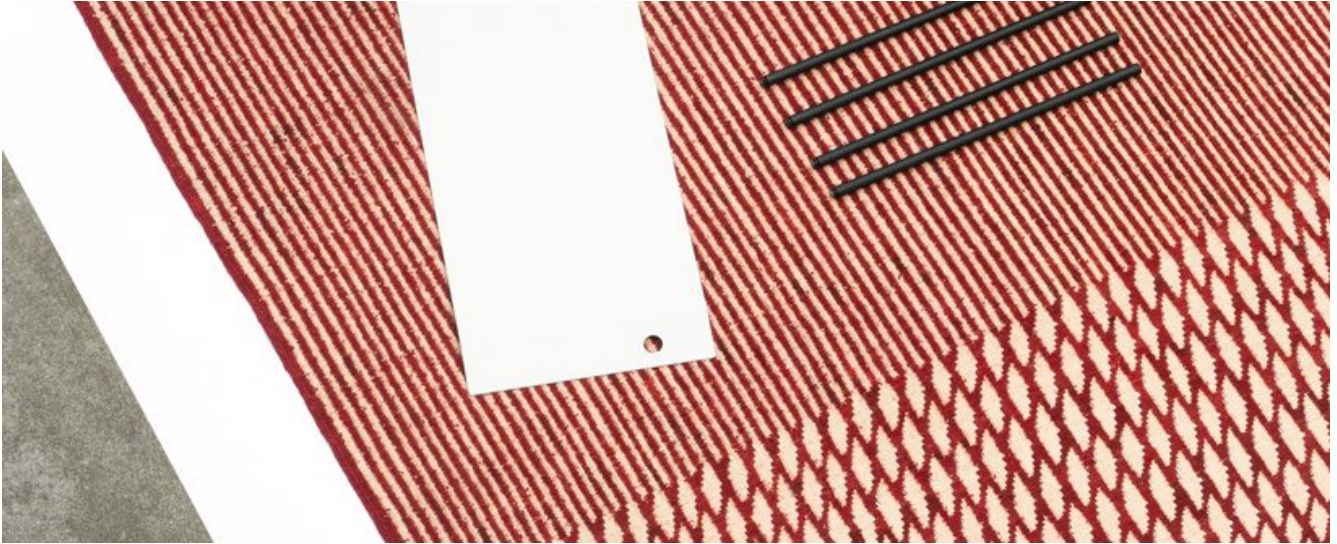

ronan + erwan bouroullec debut the samsung serif TV 2.0

76	49	24	23

french designers ronan and erwan (<https://www.designboom.com/tag/ronan-and-erwan-bouroullec/>) (<https://www.designboom.com/tag/ronan-and-erwan-bouroullec/>) **bouroullec** (<https://www.designboom.com/tag/ronan-and-erwan-bouroullec/>) present the second generation of the serif TV (<https://www.designboom.com/technology/bouroullec-samsung-serif-television-09-17-2015/>), originally designed for samsung (<https://www.designboom.com/tag/samsung/>) four years ago. unveiled at the 2019 edition of CES (<https://www.designboom.com/tag/ces-2019/>), the new release focuses on making the serif TV more accessible whilst exploring wider screens.

images courtesy of ronan and erwan bouroullec

staying true to the original, ronan and erwan bouroullec (<http://www.bouroullec.com/>)'s design draws inspiration from the shape of a capital 'I' of serif typeface. the 2018 version however includes a few evolutions, including samsung's highest quality display – the QLED, a feature the brand hopes will expand the 2018 model's appeal to more conventional electronics retailers. previous versions used LCD technology equipped with an LED backlight, sold pretty much exclusively by furniture retailers.

as well as improved QLED picture quality, the new frame TVs carry samsung's latest smart TV engine – complete with voice control via samsung's bixby platform. the serif TV 2.0 also features samsung's new ambient feature (<https://www.designboom.com/technology/samsung-ambient-mode-qled-tv-03-12-2018/>), giving it the ability to blend seamlessly with the interior. the collection is available in 43, 49 and 55 inches, with all sets including legs. the original color scheme is white and dark blue, but samsung plans to release more colors with pricing yet to be confirmed.